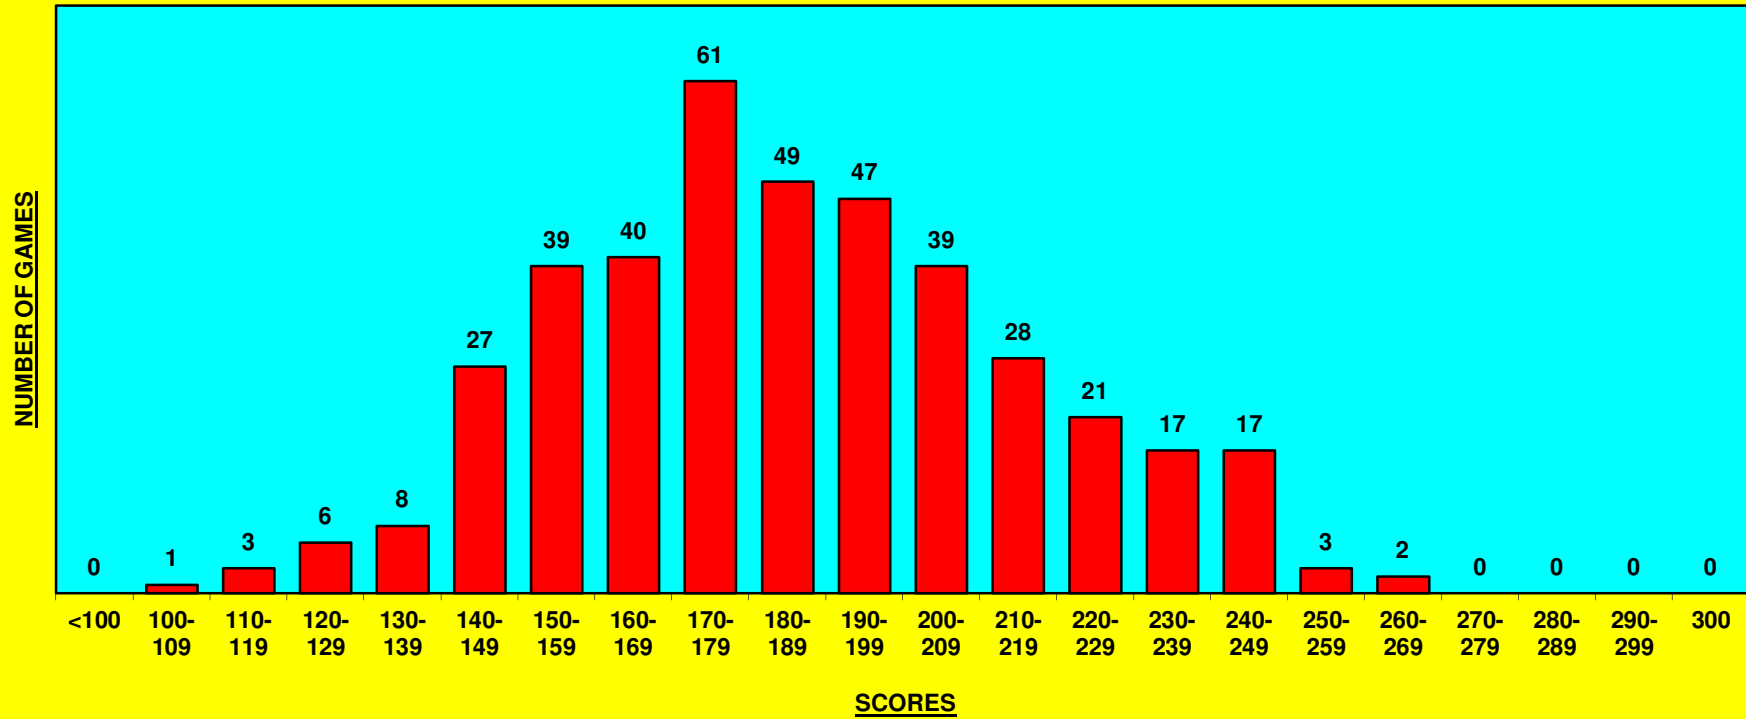

ADULT TRIPLE CROWN WOMENS 2013 STATISTICS

HIGH GAME SINGLES =	269	AVERAGE SINGLES =	189
HIGH GAME PAIRS =	258	AVERAGE PAIRS =	183
HIGH GAME TRIOS =	269	AVERAGE TRIOS =	183
HIGH GAME FIVES =	258	AVERAGE FIVES =	182
HIGH GAME OVERALL =	269	AVERAGE OVERALL =	184