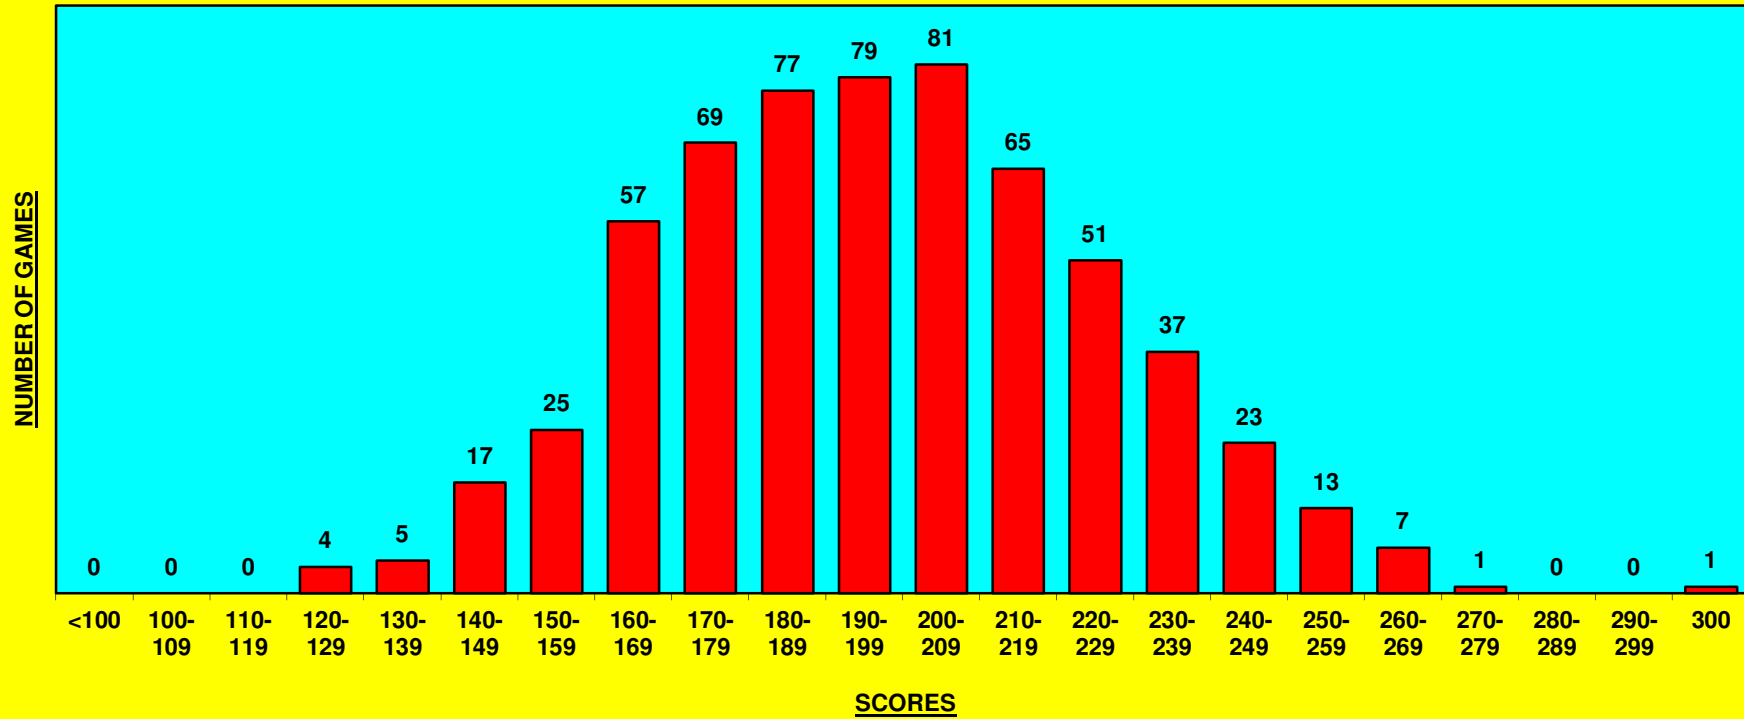

ADULT TRIPLE CROWN MENS 2013 STATISTICS

HIGH GAME SINGLES = 300	AVERAGE SINGLES = 200
HIGH GAME PAIRS = 269	AVERAGE PAIRS = 198
HIGH GAME TRIOS = 268	AVERAGE TRIOS = 197
HIGH GAME FIVES = 268	AVERAGE FIVES = 186
HIGH GAME OVERALL = 300	AVERAGE OVERALL = 195